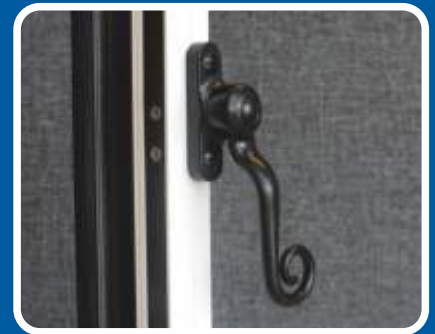

# Unique Stylish *Handles*

For Durations Window Ranges

Unique to Duration Windows the patented Chelton® Handle Range consists of a modern slim-line handle, an art deco style handle, designed to look like traditional steel window handles and a period monkey tail handle. These handles are fitted directly into the glazing bead, for clean lines and for added security. With a choice of three different designs available in a range of colours the Chelton® handle range has something to suit every home.

## Slim-line Modern Handle

An exciting new concept in window handles, our slim-line Chelton® Modern handles look like no handles you have ever seen before. Blending into the window frame, the discreet, curved, slim-line design looks great on your new windows.

### **Monkey Tail**

White

Black

Slim-line Modern

Art Deco

Monkey Tail

Concealed Fixings

Slim and Discreet